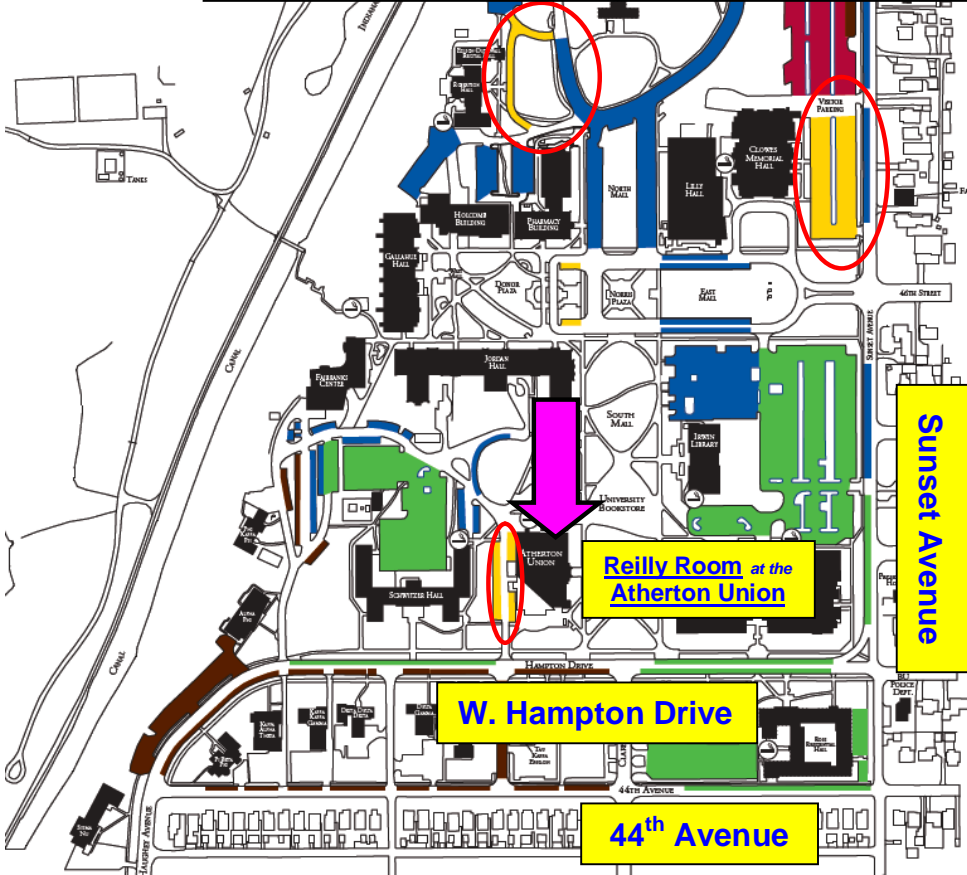

Butler Univ. Campus parking lots

Map Key

A Permit	█
B Permit	█
C Permit	█
G Permit	█
HV Permit	█
Visitor Parking	█
Smoking Areas	

*The Hinkle Fieldhouse commuter lot is also designated as an overflow/open parking lot. Decal requirements are enforced on the lot.